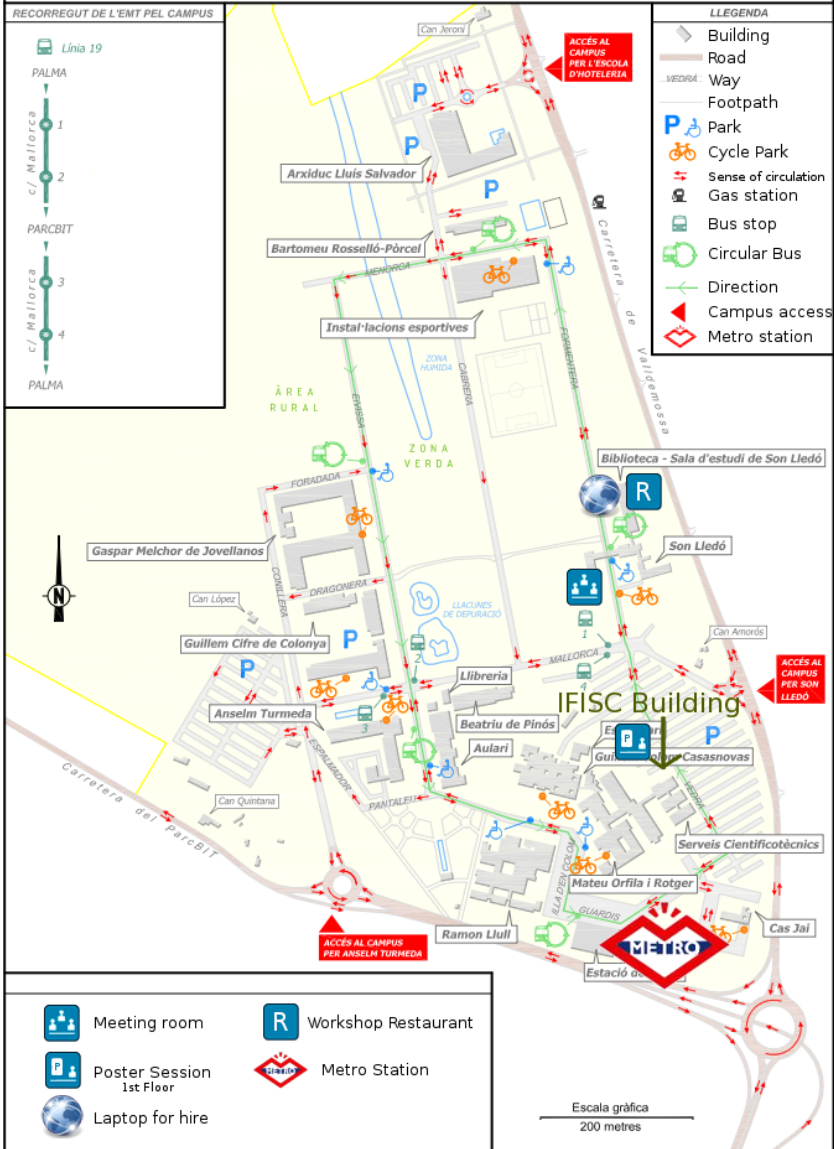

CAMPUS DE LA UIB Mobilitat

Universitat de les Illes Balears

RECORREGUT DE L'EMT PEL CAMPUS

LLEGENDA

- Building
- Road
- VEDRÀ: Way
- Footpath
- Park
- Cycle Park
- Sense of circulation
- Gas station
- Bus stop
- Circular Bus
- Direction
- Campus access
- Metro station

- Meeting room
- Workshop Restaurant
- Poster Session 1st Floor
- Metro Station
- Laptop for hire

Escala gràfica
200 metres